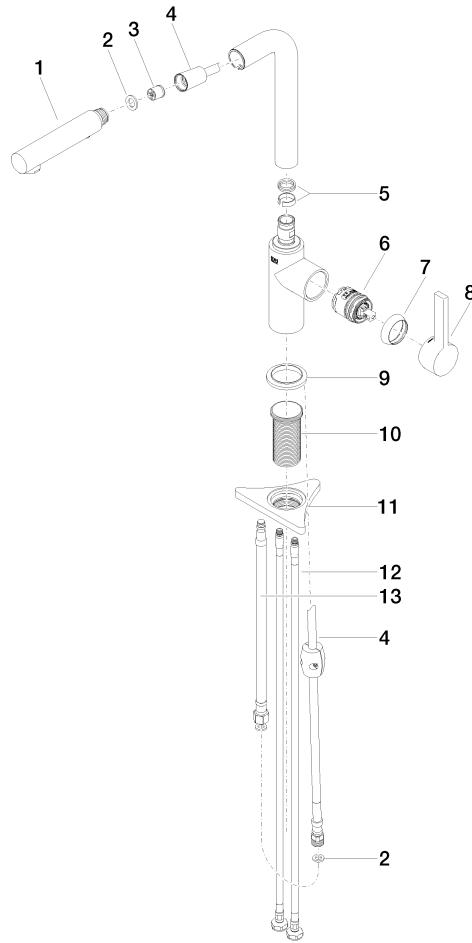

DORNBRACHT PIUR Single-lever mixer Pull-out with spray function - Chrome

33 960 210

- 197mm projection
- pivotable spout 360°
- air-enriched flow and spray flow
- max. flow 6.7 l/min at 3 bar flow pressure
- fabric braided hose 1500 mm

Intrinsic protection against back flow.

	Chrome	33 960 210-00
	Soft Black	33 960 210-69
	Brushed Nickel	33 960 210-70

DORNBRACHT PIUR Single-lever mixer Pull-out with spray function - Chrome

33 960 210

Certificates

Belgaqua_23-012- 27_3. AbP_10139.

ACS_23 ACC NY 306.

DORNBRAUCHT PIUR Single-lever mixer Pull-out with spray function - Chrome

33 960 210

Parts for other finishes can be found here: [Soft Black](#)

Spare parts list

No.	Item Number	Name	Quantity used	Delivery time
1	90 12 11 181 00-00	shower	1	2
2	90 14 05 081 00 90	seal	1	2
3	90 23 01 051 00 90	flow reducer	1	2
4	90 30 02 101 00 90	hose	1	2
5	90 14 15 060 00 90	gasket kit	1	2
6	90 15 05 060 00 90	cartridge	1	2
7	90 28 30 011 00-00	cover	1	2
8	90 20 21 001 00-00	handle	1	2
9	90 27 21 001 00-00	rosette	1	2
10	90 30 01 200 00 90	shaft	1	2
11	90 23 10 003 00 90	fixing set	1	2
12	04 30 04 101 00 90	hose	2	2
13	90 30 04 110 00 90	hose	1	2