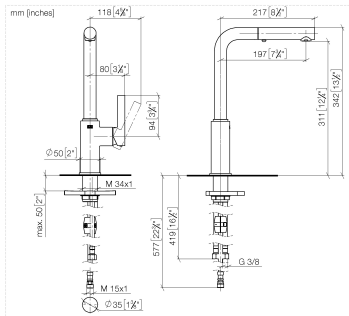

DORNBRACHT PIUR Single-lever mixer Pull-out with spray function - Chrome

33 960 210

- 197mm projection
- pivotable spout 360°
- air-enriched flow and spray flow
- max. flow 6.7 l/min at 3 bar flow pressure
- fabric braided hose 1500 mm

Intrinsic protection against back flow.

	Chrome	33 960 210-00
	Soft Black	33 960 210-69
	Brushed Nickel	33 960 210-70

DORNBRACHT PIUR Single-lever mixer Pull-out with spray function - Chrome

33 960 210

Certificates

Belgaqua_23-012- 27_3. AbP_10139.

ACS_23 ACC NY 306.

DORNBRAUCHT PIUR Single-lever mixer Pull-out with spray function - Chrome

33 960 210

Parts for other finishes can be found here: [Soft Black](#)

Spare parts list

No.	Item Number	Name	Quantity used	Delivery time
1	90 12 11 181 00-00	shower	1	2
2	90 14 05 081 00 90	seal	1	2
3	90 23 01 051 00 90	flow reducer	1	2
4	90 30 02 101 00 90	hose	1	2
5	90 14 15 060 00 90	gasket kit	1	2
6	90 15 05 060 00 90	cartridge	1	2
7	90 28 30 011 00-00	cover	1	2
8	90 20 21 001 00-00	handle	1	2
9	90 27 21 001 00-00	rosette	1	2
10	90 30 01 200 00 90	shaft	1	2
11	90 23 10 003 00 90	fixing set	1	2
12	04 30 04 101 00 90	hose	2	2
13	90 30 04 110 00 90	hose	1	2